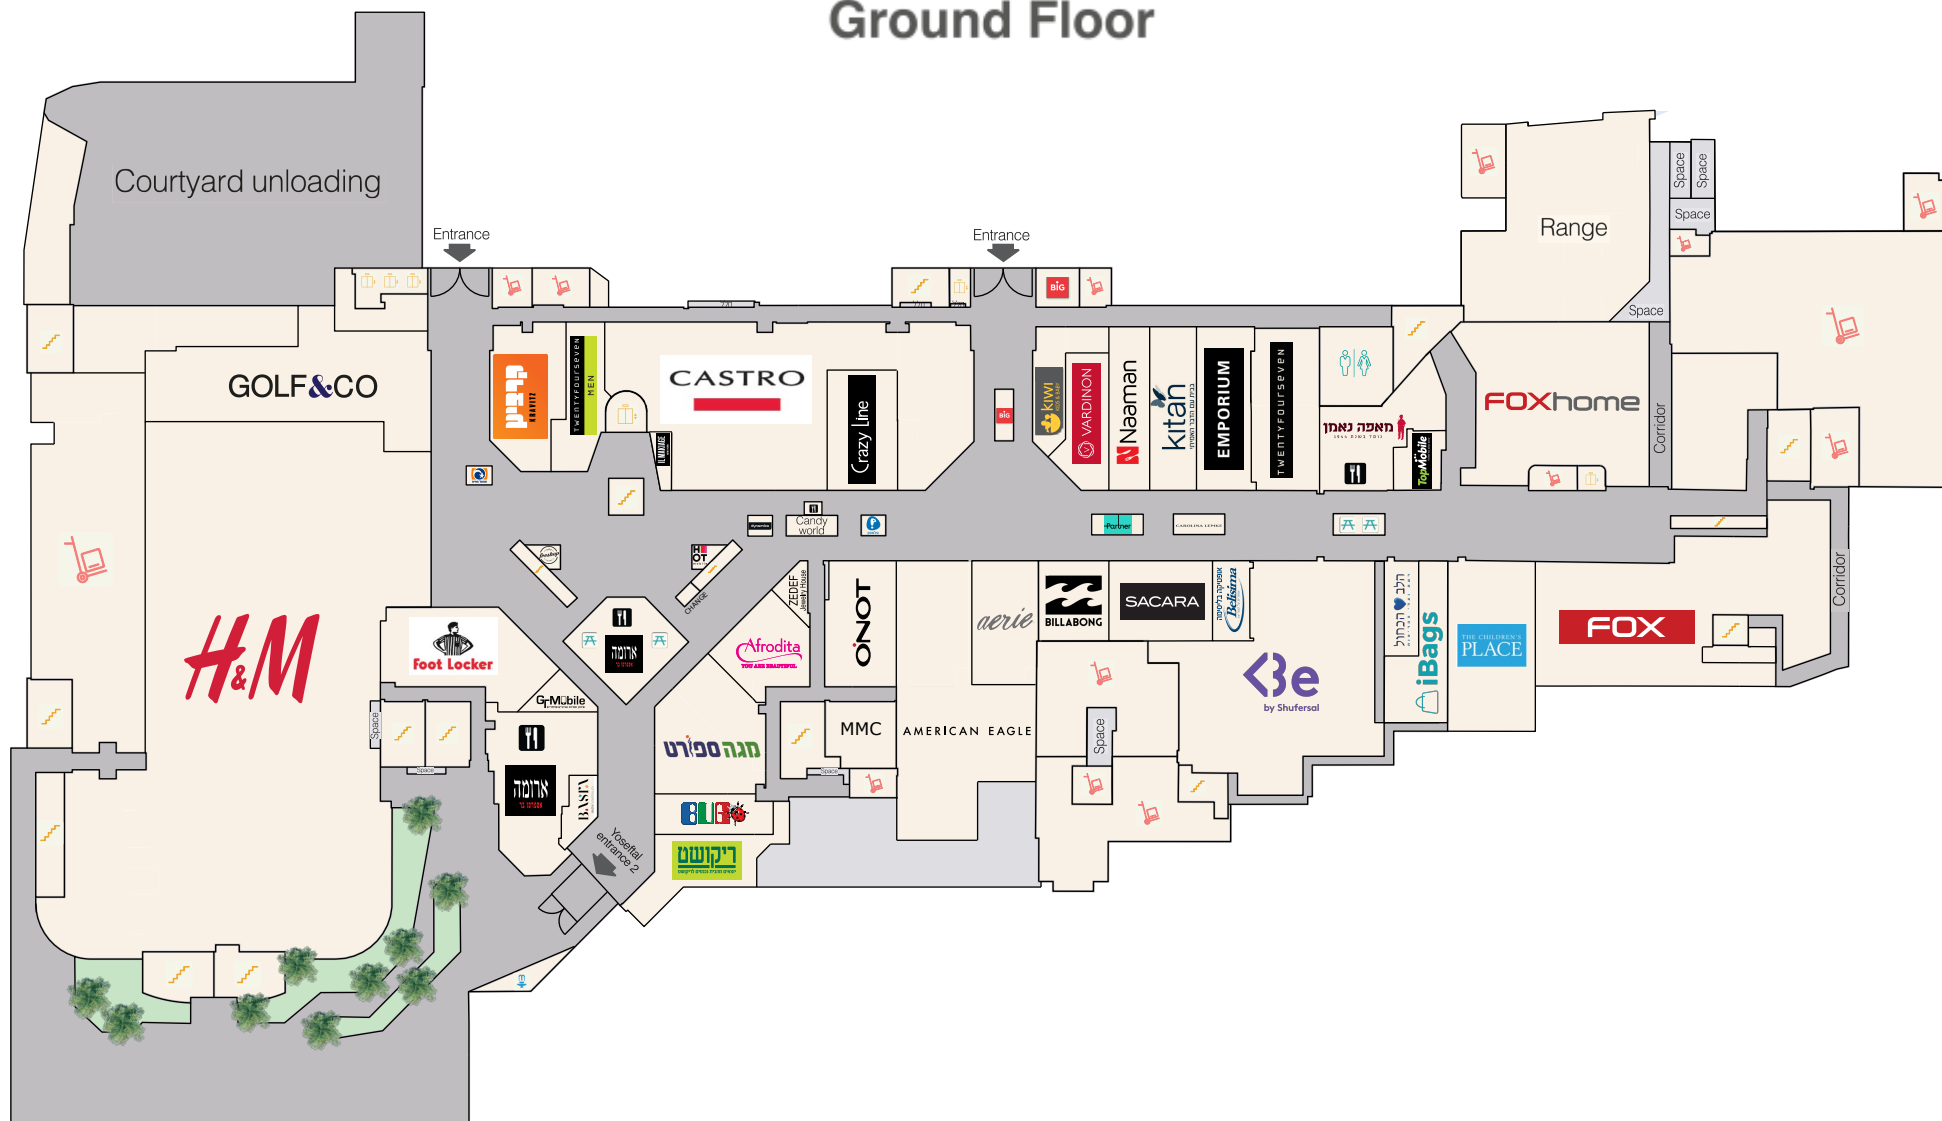

BAT YAM MALL

Ground Floor

Center Name:	Bat Yam Mall
Address:	92 Yoseftal St. Bat Yam
Commercial Area:	30,000 sqm
No. of Stores:	130
No. of Parking Lots:	800
Center Manager:	Dror amran
Tel:	+972-52-4054959
Email:	dror@bigcenters.co.il

- חדר הנקה
- Toilet
- Parking
- Technical area
- Elevators & Escalators
- Outdoor dining area
- Food & Restaurant