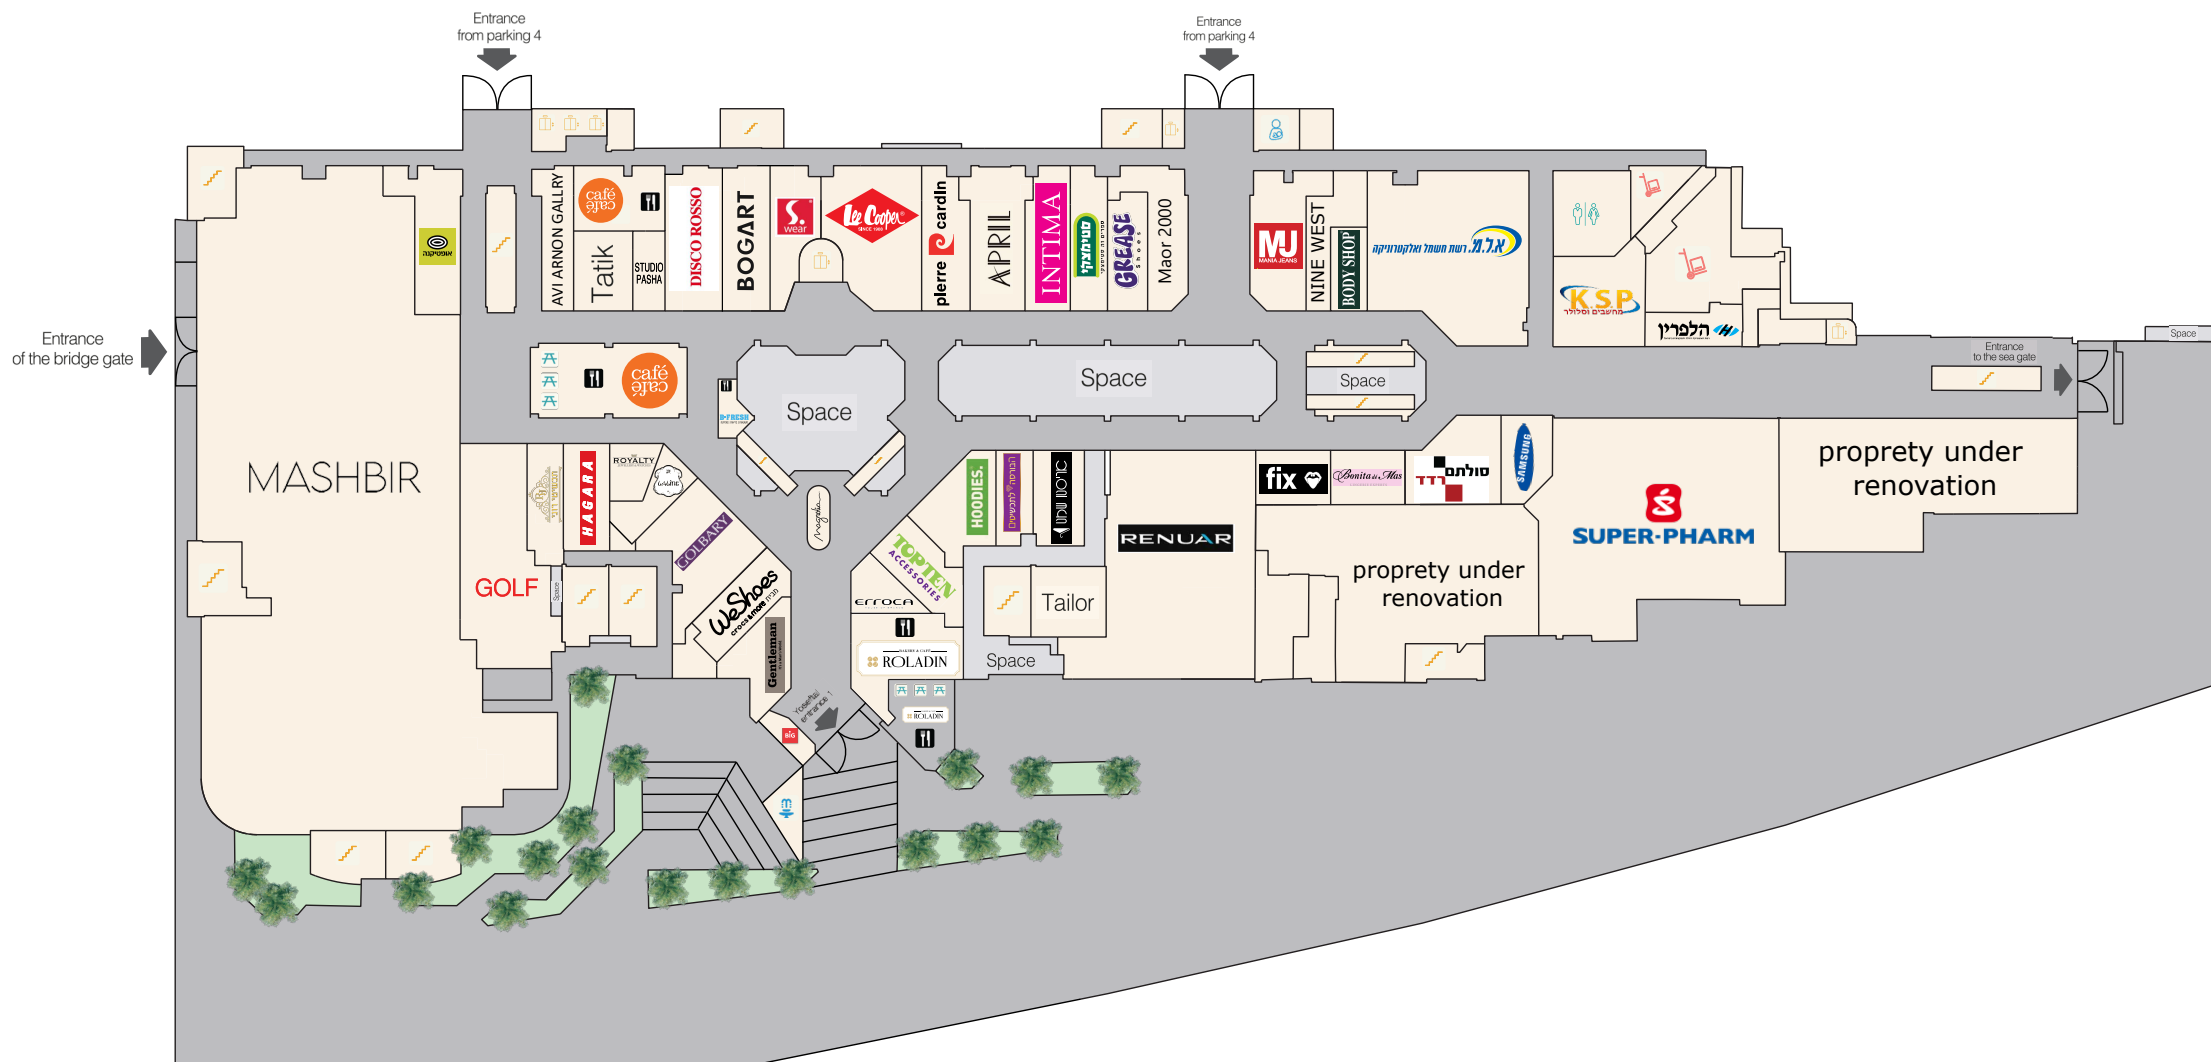

BAT YAM MALL

First Floor

Center Name:	Bat Yam Mall
Address:	92 Yoseftal St. Bat Yam
Commercial Area:	30,000 sqm
No. of Stores:	130
No. of Parking Lots:	800
Center Manager:	Dror amran
Tel:	+972-52-4054959
Email:	dror@bigcenters.co.il

- Toilet
- Technical area
- Outdoor dining area
- Parking
- Elevators & Escalators
- Food & Restaurant