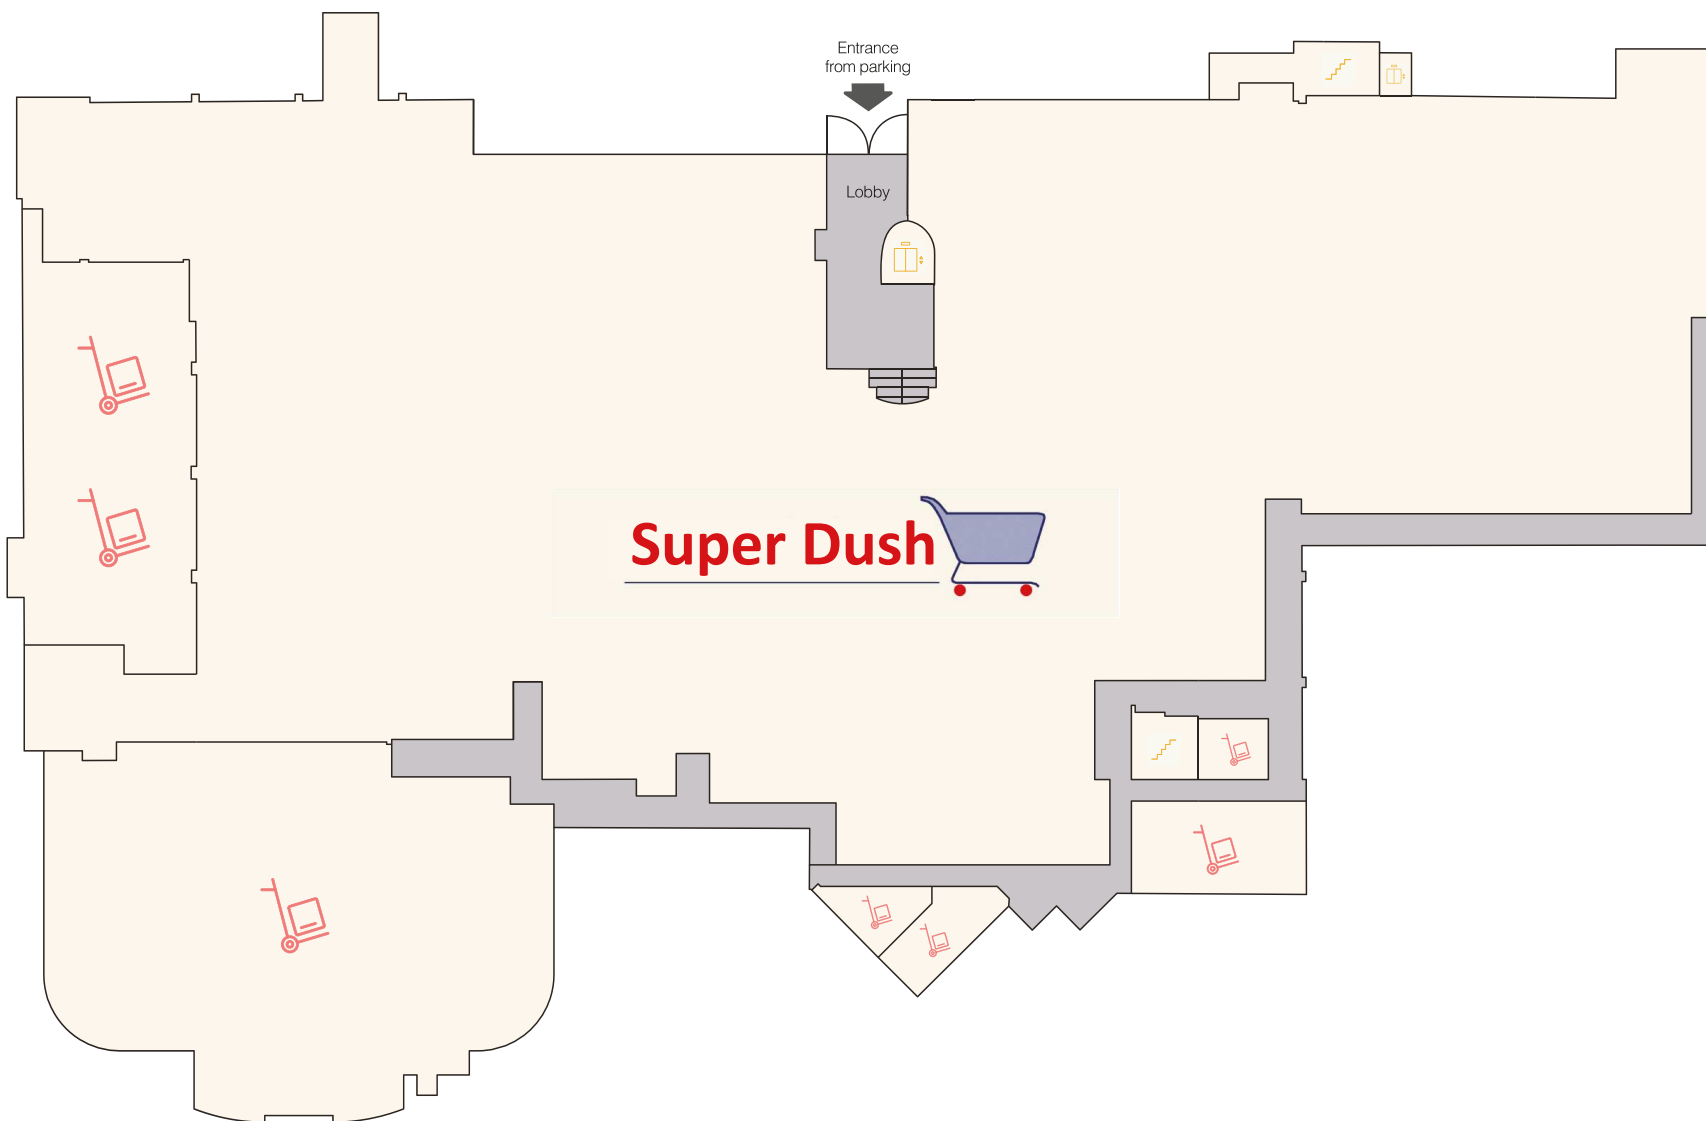

BAT YAM MALL

Floor -1

Center Name:	Bat Yam Mall
Address:	92 Yoseftal St. Bat Yam
Commercial Area:	30,000 sqm
No. of Stores:	130
No. of Parking Lots:	800
Center Manager:	Dror amran
Tel:	+972-52-4054959
Email:	dror@bigcenters.co.il

- Toilet
- Technical area
- Outdoor dining area
- Parking
- Elevators & Escalators
- Food & Restaurant