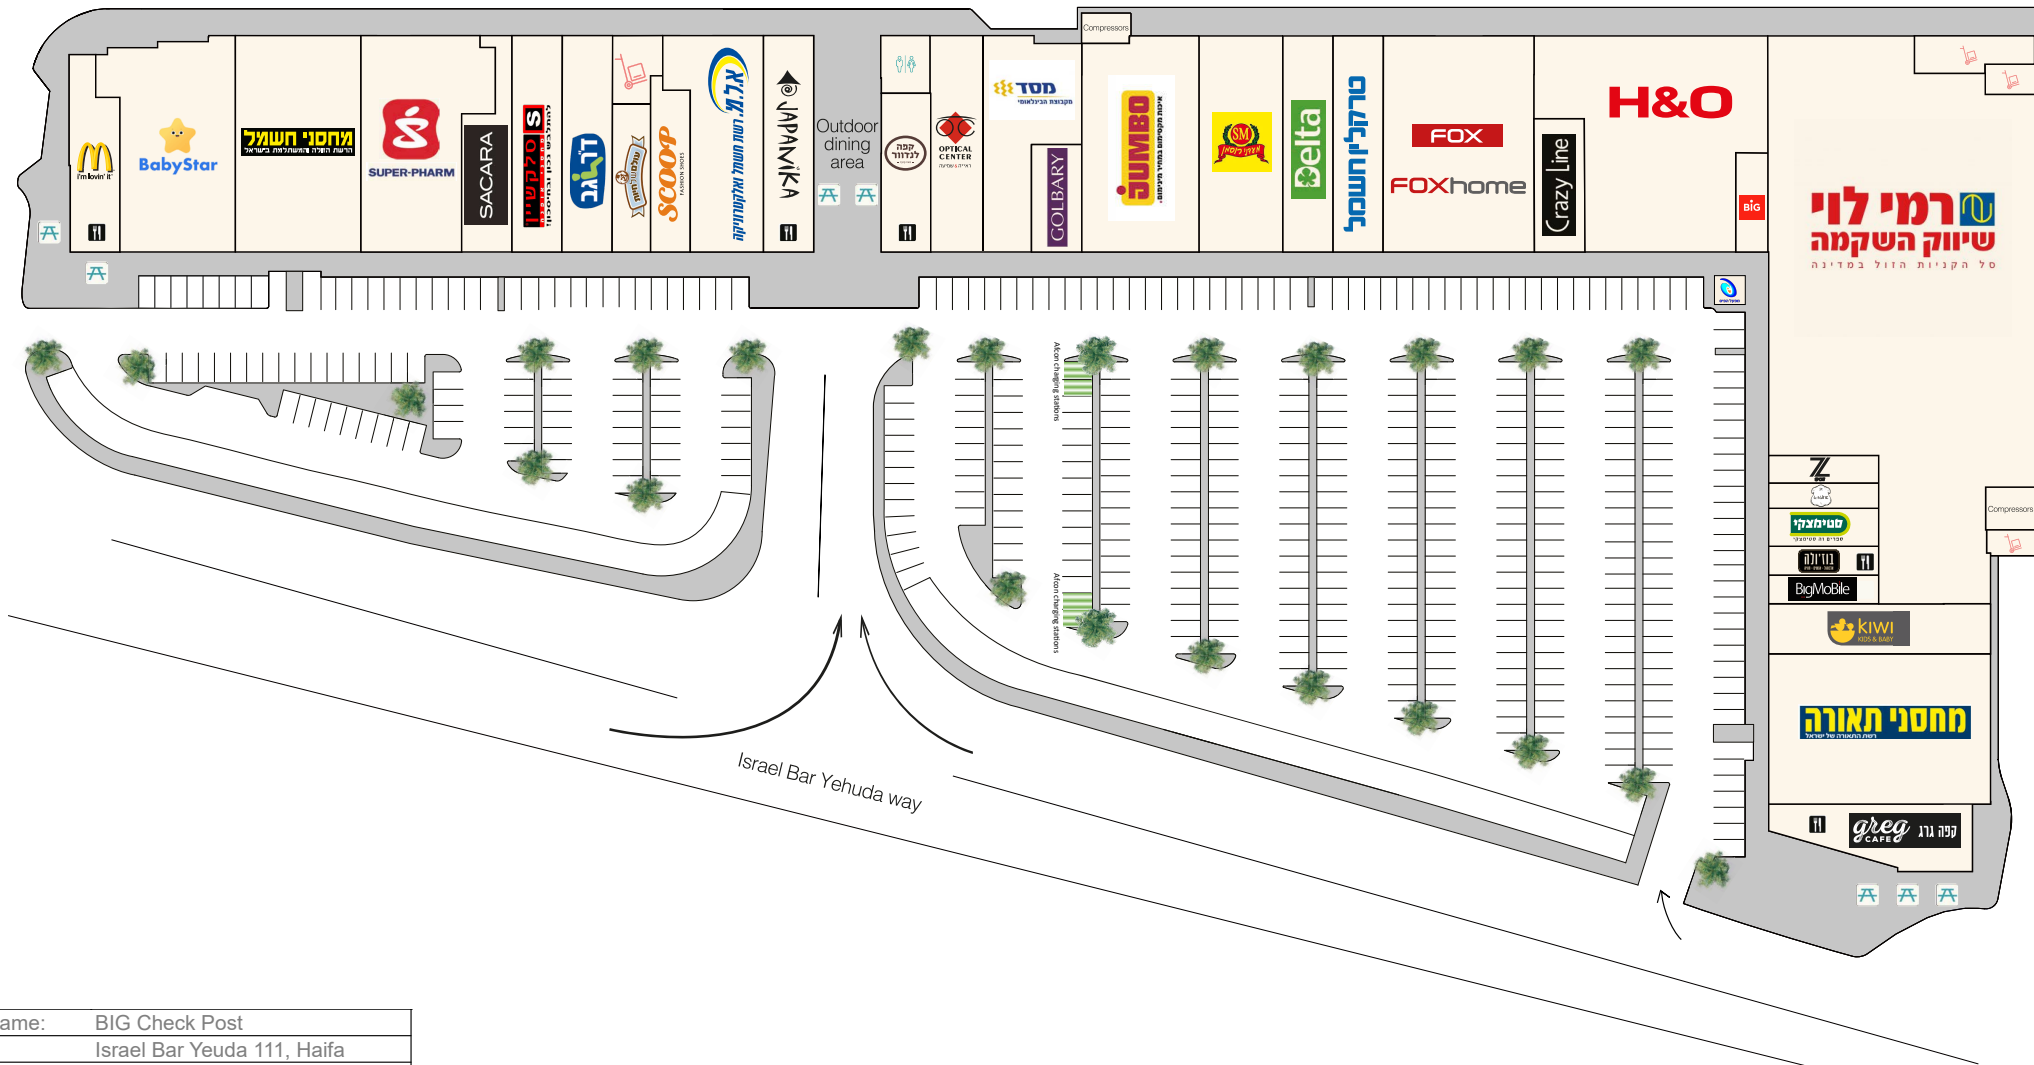

BIG CHECK POST

Center Name:	BIG Check Post
Address:	Israel Bar Yeuda 111, Haifa
Commercial Area:	13,000 sqm
No. of Stores:	34
No. of Parking Lots:	534
Center Manager:	Orit Teitz
Tel:	+972-52-840867
Email:	orit@bigcenters.co.il

- Toilet
- Technical area
- Outdoor dining area
- Parking
- Elevators & Escalators
- Food & Restaurant