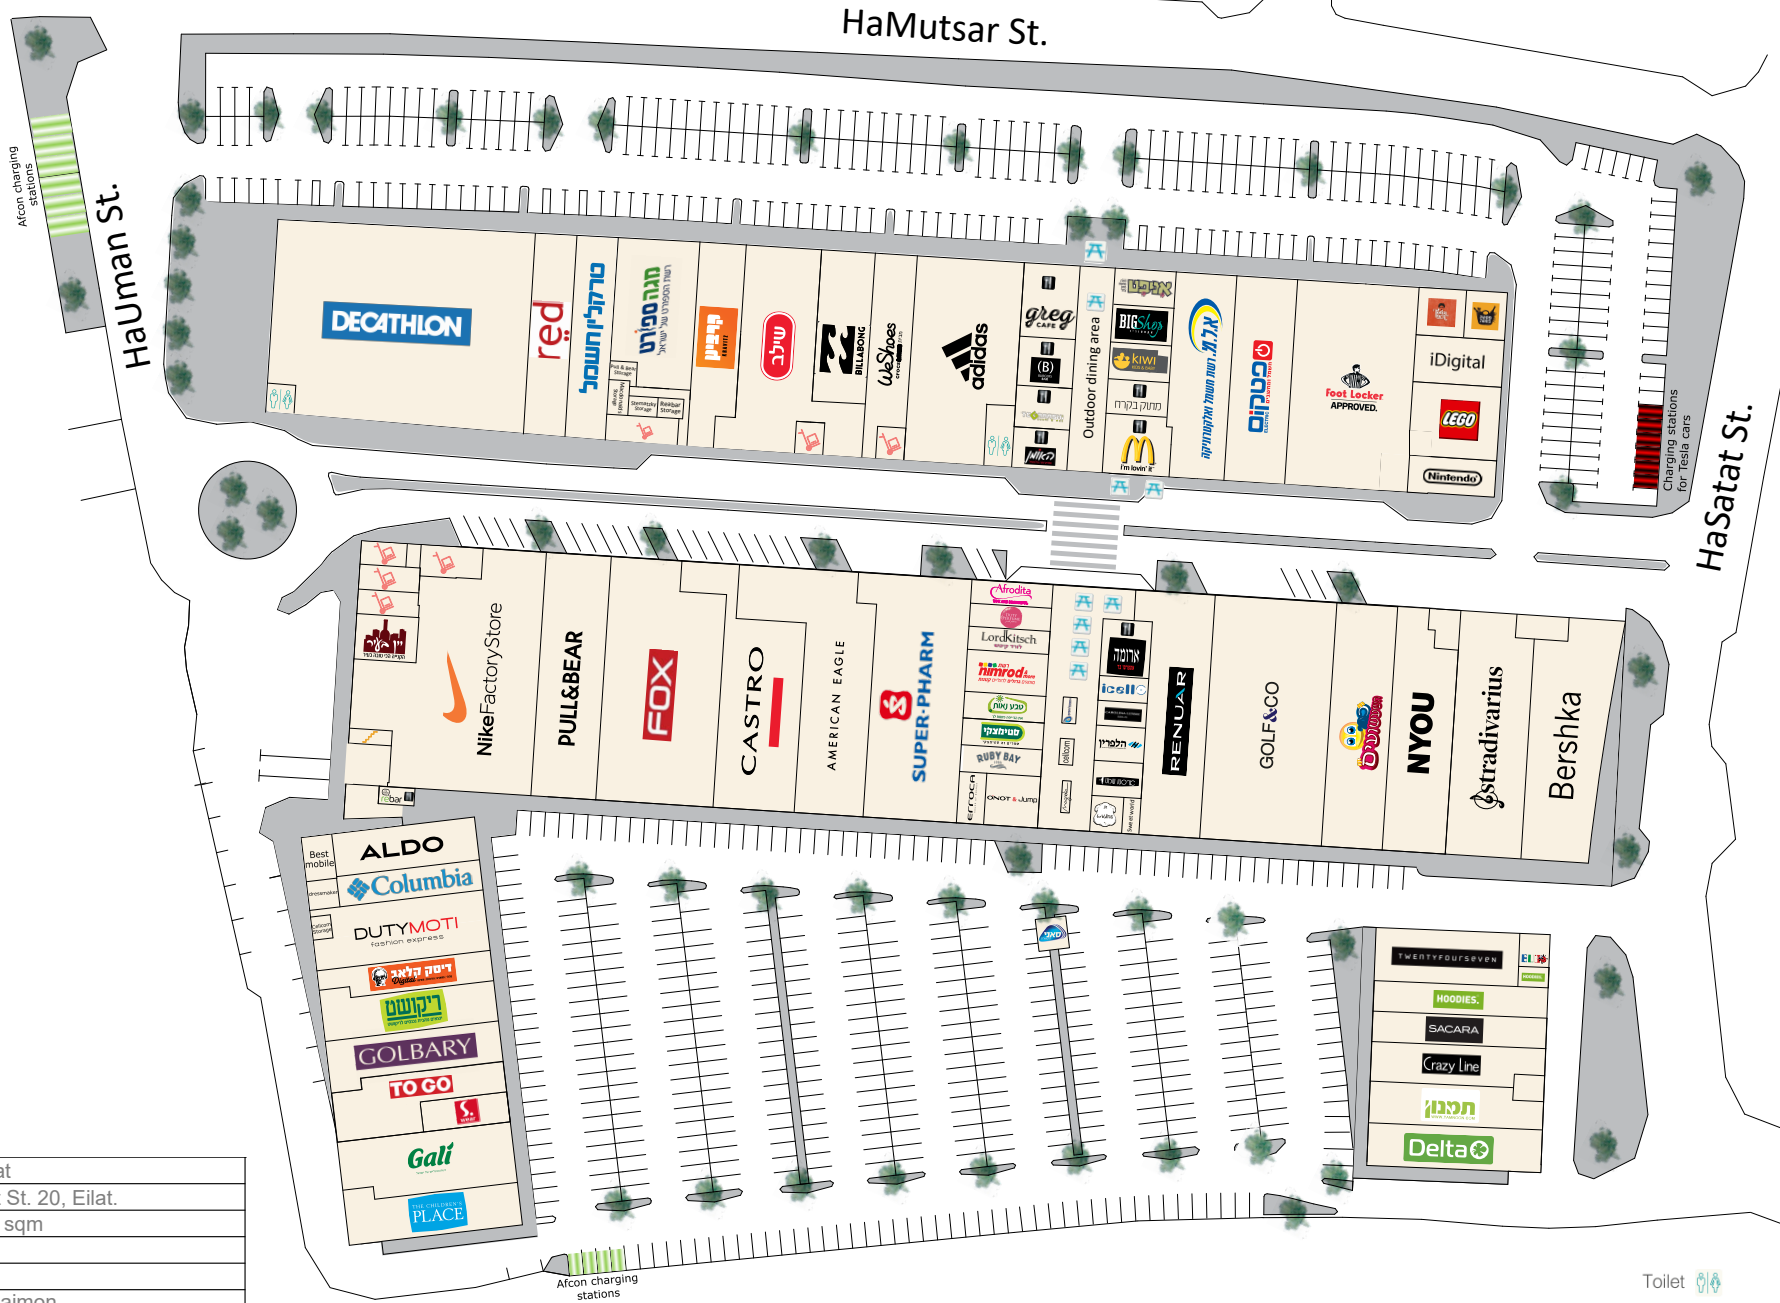

# BIG EILAT

Center Name:	BIG Eilat
Address:	Hasatat St. 20, Eilat.
Commercial Area:	21,000 sqm
No. of Stores:	78
No. of Parking Lots:	900
Center Manager:	Doris Maimon
Tel:	+972-52-6665286
Email:	Big-Eilat@BigCenters.co.il

- Toilet
- Parking
- Technical area
- Elevators & Escalators
- Outdoor dining area
- Food & Restaurant