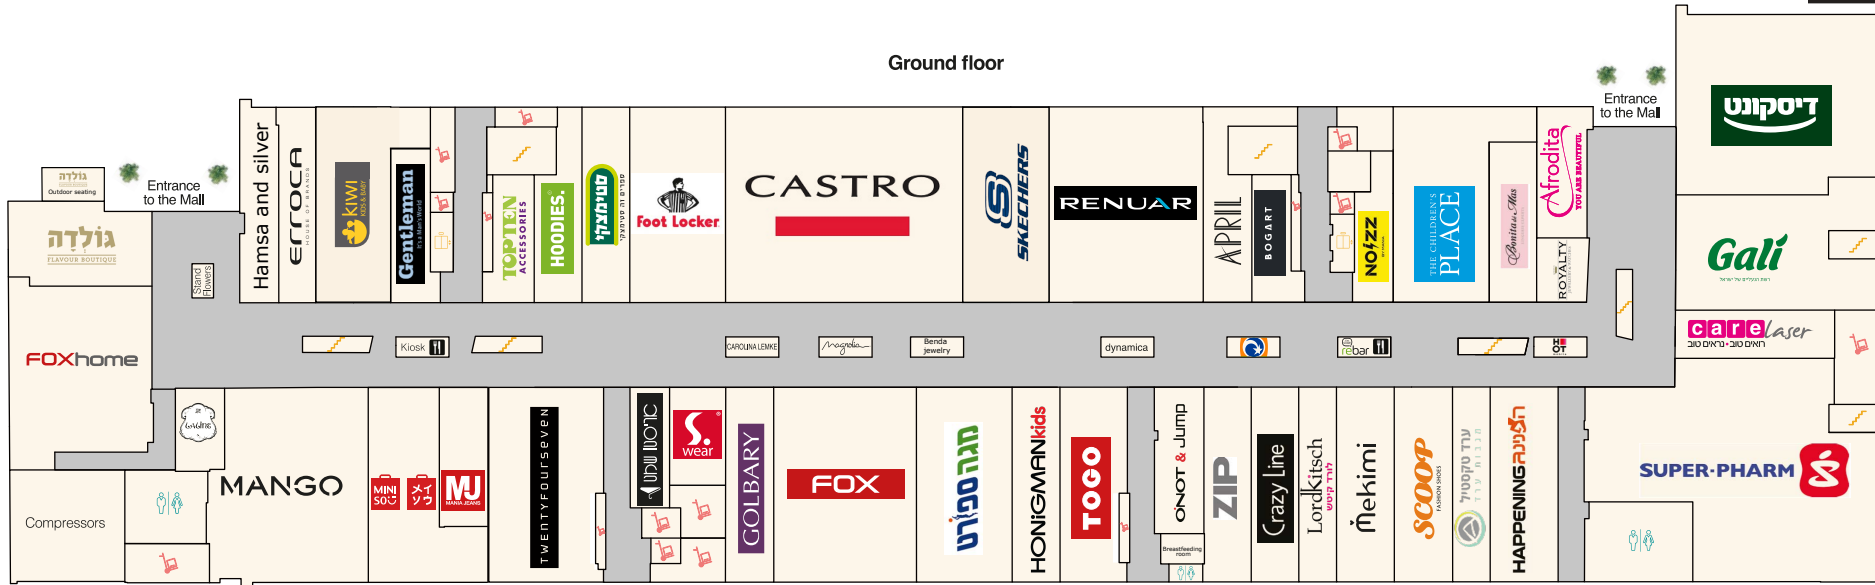

BIG FASHION BEIT SHEMESH

Ground floor

First floor

Entrance to the Mall

Center Name:	BIG FASHION Beit Shemesh
Address:	1 Yigal Alon Ave. Beit Shemesh
Commercial Area:	14,000 sqm
No. of Stores:	100
No. of Parking Lots:	500
Center Manager:	Matan Shema
Tel:	+972-52-8306364
Email:	matan@bigcenters.co.il

- Toilet
- Parking
- Technical area
- Elevators & Escalators
- Outdoor dining area
- Food & Restaurant