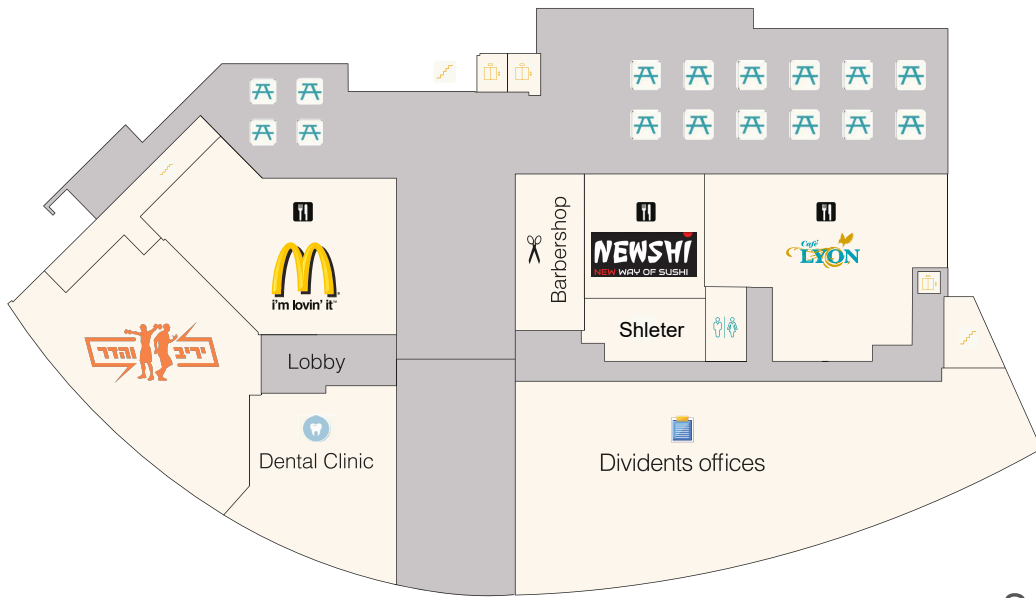

# BIG MINI NEVE RABIN OR YEUDA

First Floor

Ground Floor

Second Floor

Center Name:	BIG MINI Neve Rabin Or Yehuda
Address:	Yitshak Rabin St. Or yeuda
Commercial Area:	3,300 sqm
No. of Stores:	19
No. of Parking Lots:	150
Center Manager:	Gilad Buton
Tel:	+972-52-4442313
Email:	gilad@bigcenters.co.il

- Toilet
- Technical area
- Outdoor dining area
- Parking
- Elevators & Escalators
- Food & Restaurant