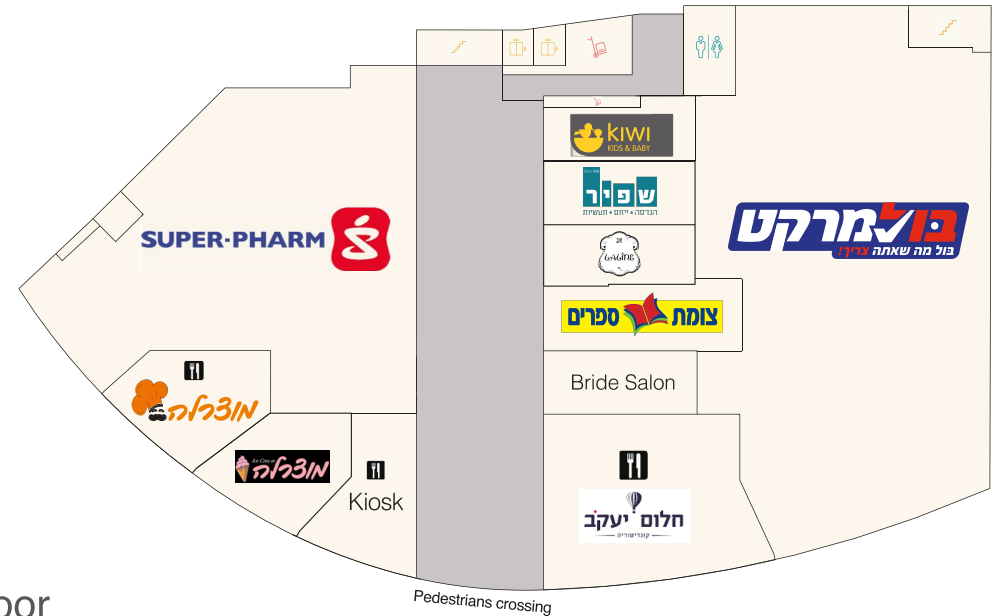

# BIG MINI NEVE RABIN OR YEUDA

First Floor

Ground Floor

Second Floor

Center Name:	BIG MINI Neve Rabin Or Yehuda
Address:	Yitshak Rabin St. Or yeuda
Commercial Area:	3,300 sqm
No. of Stores:	19
No. of Parking Lots:	150
Center Manager:	Gilad Buton
Tel:	+972-52-4442313
Email:	gilad@bigcenters.co.il