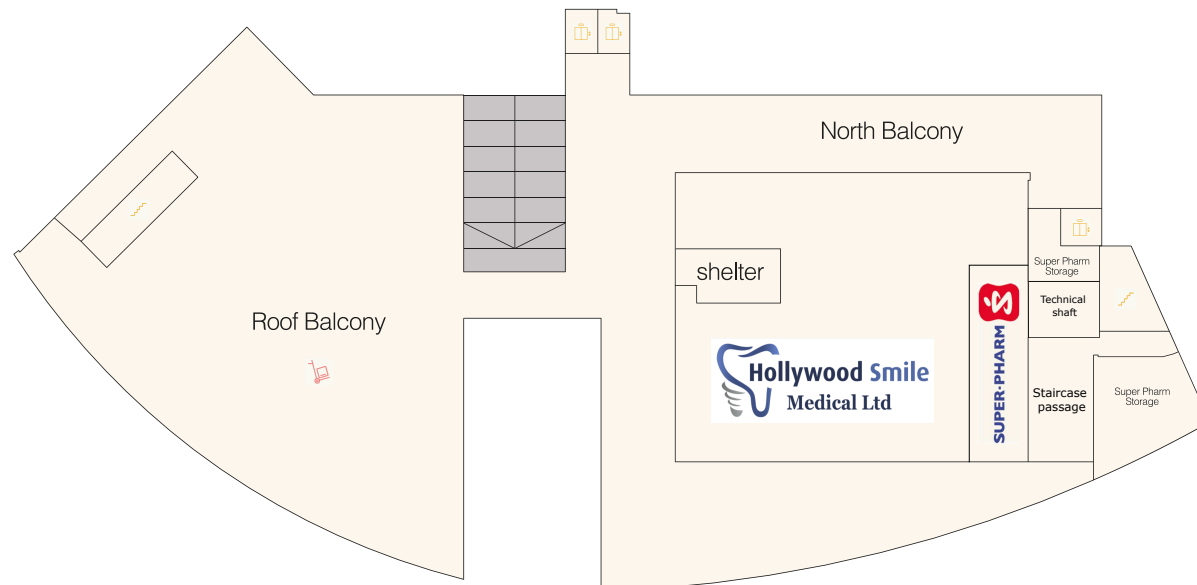

# BIG MINI NEVE RABIN OR YEUDA

First Floor

Ground Floor

Second Floor

Center Name:	BIG MINI Neve Rabin Or Yehuda
Address:	Yitshak Rabin St. Or yeuda
Commercial Area:	3,300 sqm
No. of Stores:	19
No. of Parking Lots:	150
Center Manager:	Gilad Buton
Tel:	+972-52-4442313
Email:	gilad@bigcenters.co.il

- Toilet
- Technical area
- Outdoor dining area
- Parking
- Elevators & Escalators
- Food & Restaurant