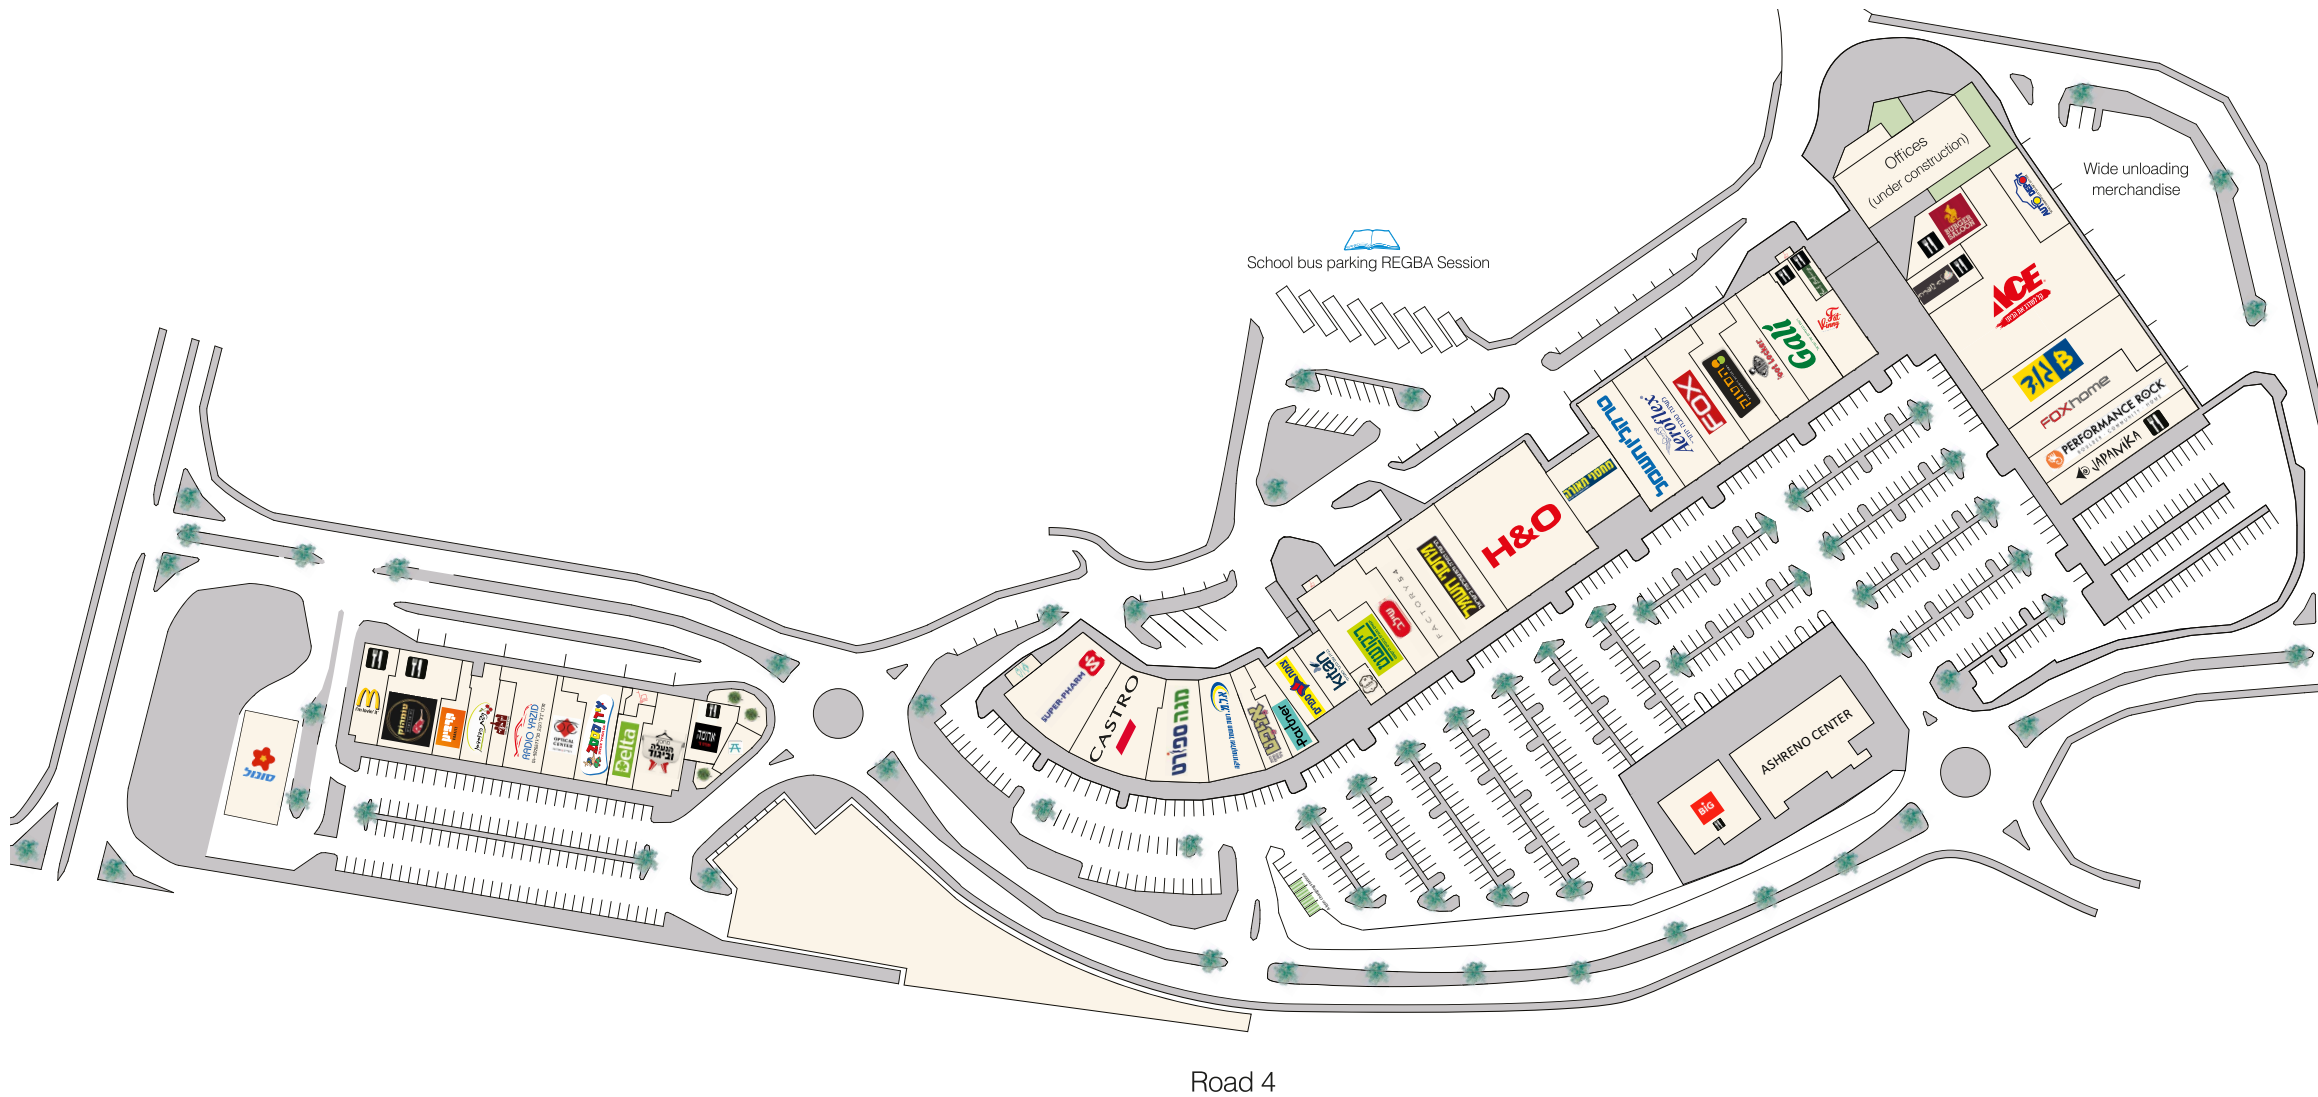

BIG REGBA

Center Name:	BIG Regba
Address:	Moshav Regba
Commercial Area:	16,000 sqm
No. of Stores:	43
No. of Parking Lots:	1000
Center Manager:	Miki nitzav
Tel:	+972-50-5410605
Email:	mikiregba@bigcenters.co.il

- Toilet
- Technical area
- Outdoor dining area
- Parking
- Elevators & Escalators
- Food & Restaurant