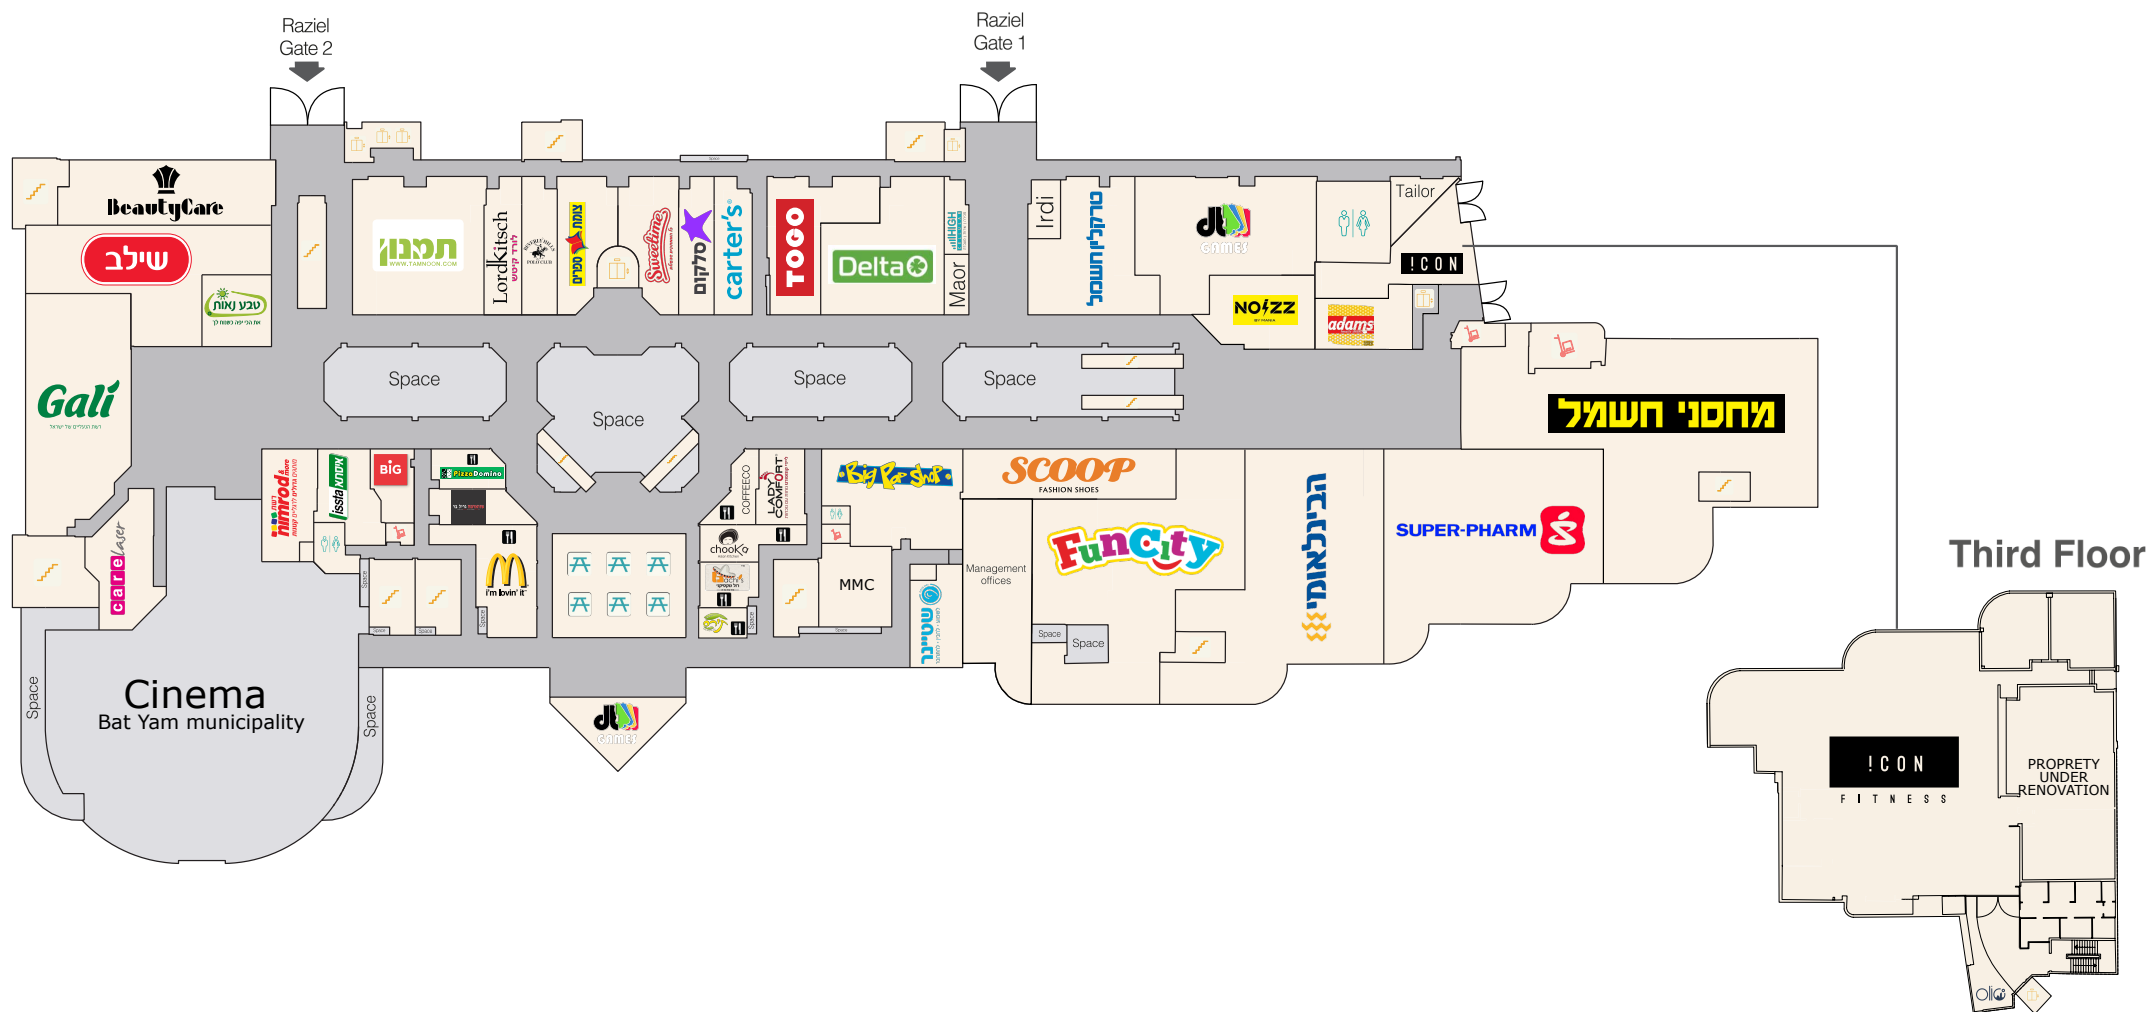

-  Toilet
-  Parking
-  Elevators & Escalators
-  Food & Restaurant
-  Technical area
-  Outdoor dining area
-  חדר הנקה

BAT YAM MALL

First Floor

Center Name:	Bat Yam Mall
Address:	92 Yoseftal St. Bat Yam
Commercial Area:	30,000 sqm
No. of Stores:	130
No. of Parking Lots:	800
Center Manager:	Dror amran
Tel:	+972-52-405-4959
Email:	dror@bigcenters.co.il

- Toilet
- Technical area
- Outdoor dining area
- Parking
- Elevators & Escalators
- Food & Restaurant

BAT YAM MALL

Second Floor

Center Name:	Bat Yam Mall
Address:	92 Yoseftal St. Bat Yam
Commercial Area:	30,000 sqm
No. of Stores:	130
No. of Parking Lots:	800
Center Manager:	Dror amran
Tel:	+972-52-405-4959
Email:	dror@bigcenters.co.il