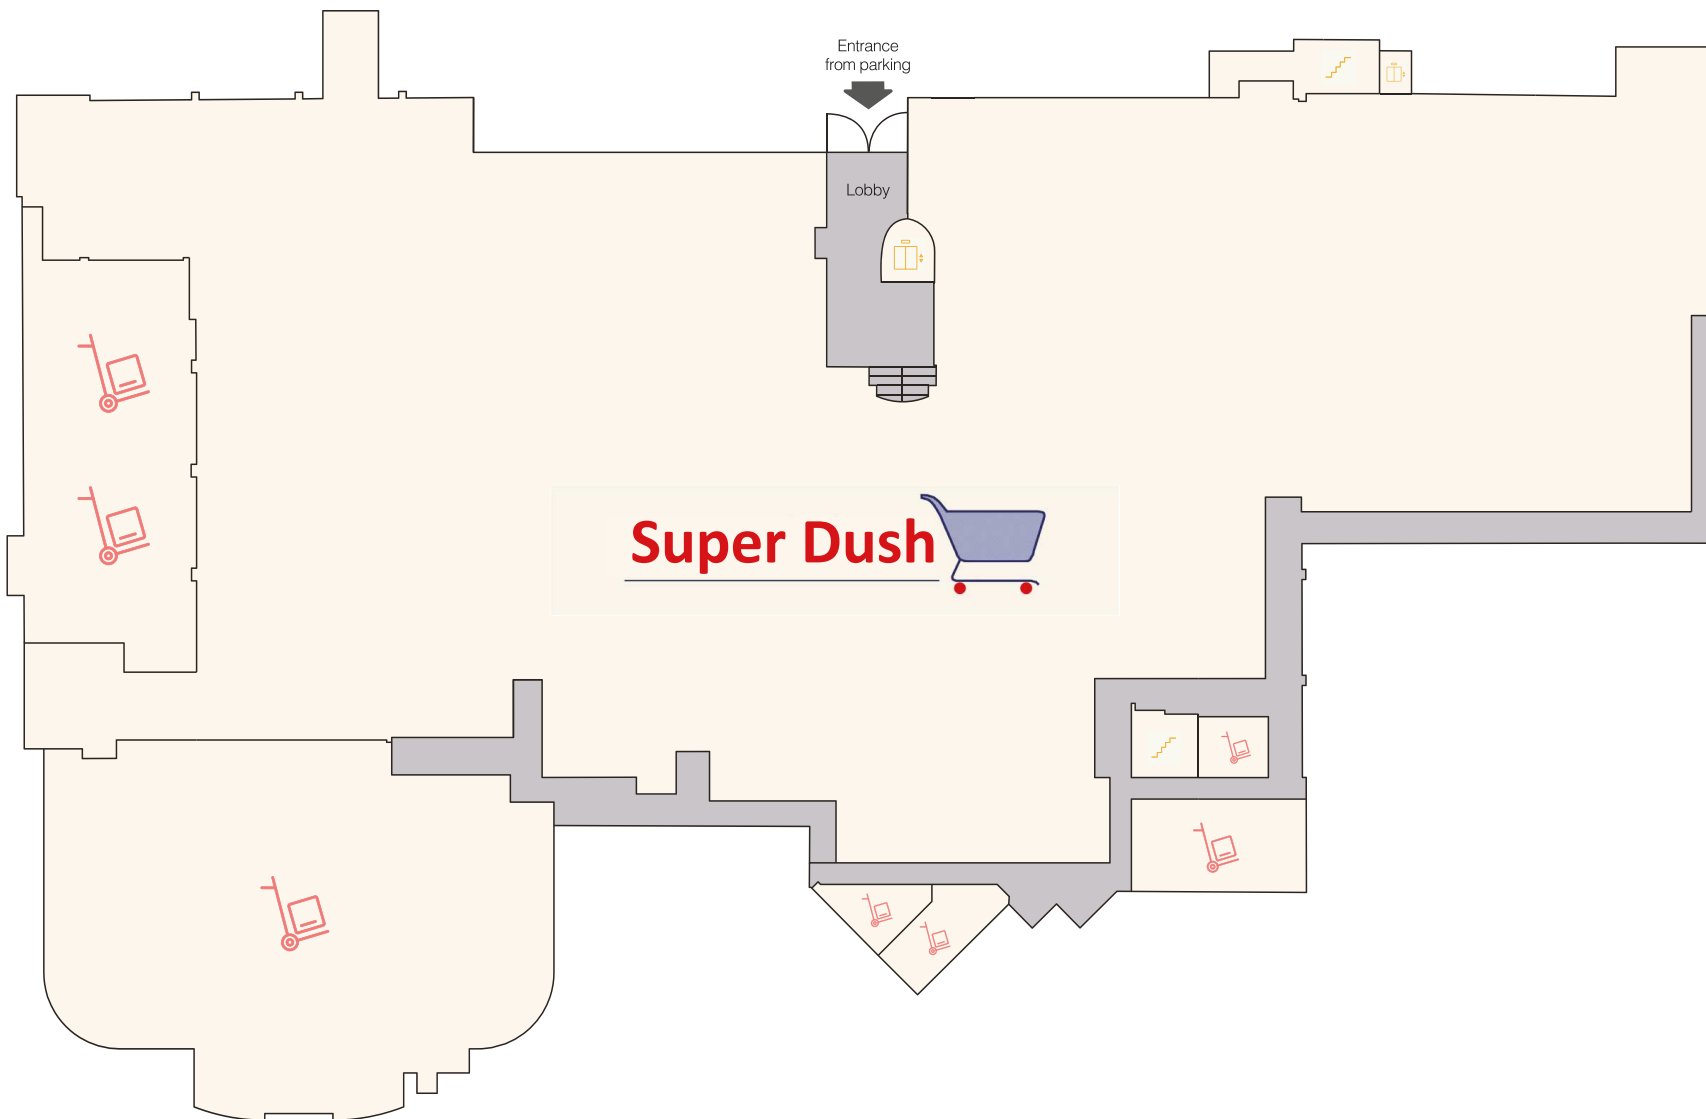

- Toilet
- Technical area
- Outdoor dining area
- Parking
- Elevators & Escalators
- Food & Restaurant

BAT YAM MALL

Second Floor

Center Name:	Bat Yam Mall
Address:	92 Yoseftal St. Bat Yam
Commercial Area:	30,000 sqm
No. of Stores:	130
No. of Parking Lots:	800
Center Manager:	Dror amran
Tel:	+972-52-405-4959
Email:	dror@bigcenters.co.il

- Toilet
- Technical area
- Outdoor dining area
- Parking
- Elevators & Escalators
- Food & Restaurant

BAT YAM MALL

Floor -1

Center Name:	Bat Yam Mall
Address:	92 Yoseftal St. Bat Yam
Commercial Area:	30,000 sqm
No. of Stores:	130
No. of Parking Lots:	800
Center Manager:	Dror amran
Tel:	+972-52-405-4959
Email:	dror@bigcenters.co.il