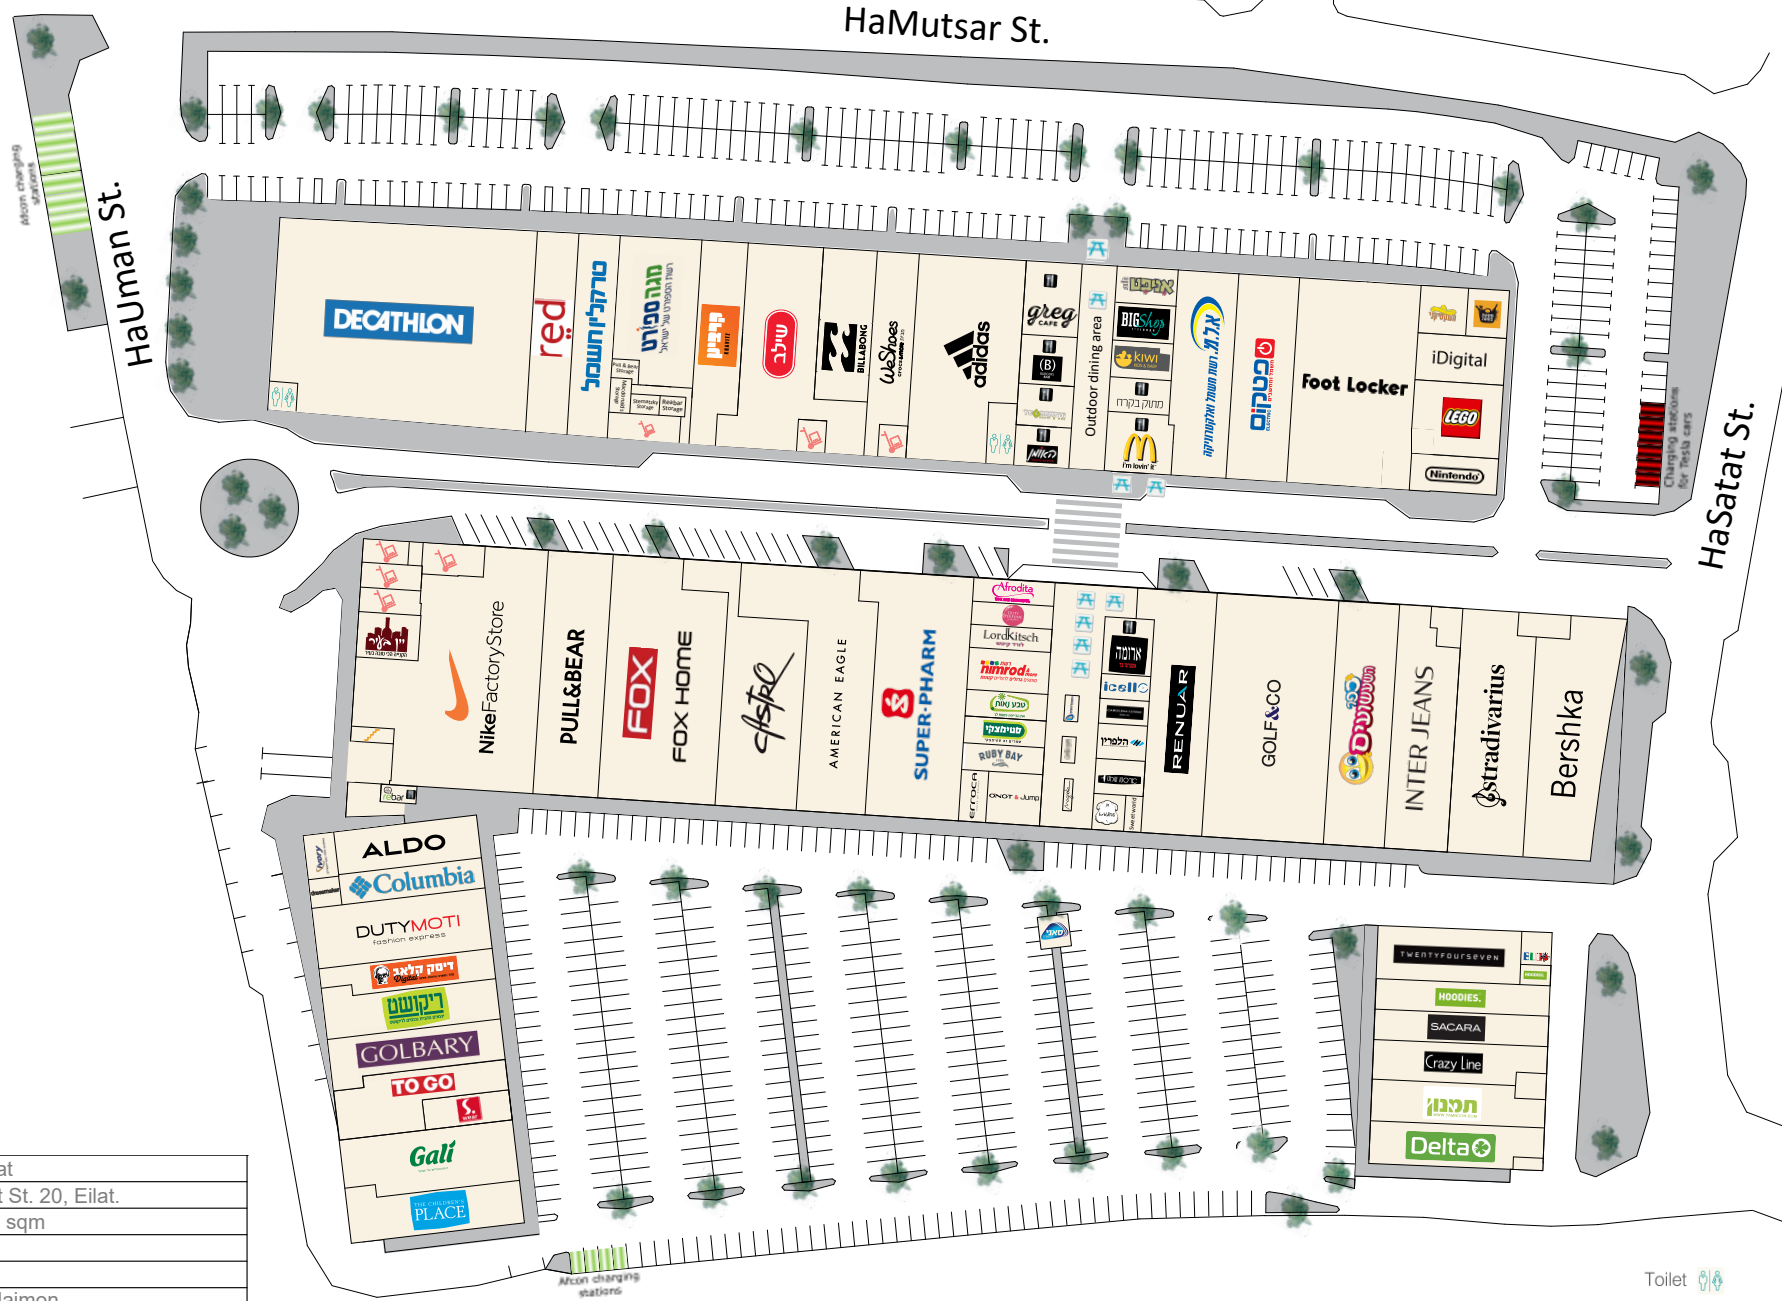

BIG EILAT

Center Name:	BIG Eilat
Address:	Hasatat St. 20, Eilat.
Commercial Area:	21,000 sqm
No. of Stores:	78
No. of Parking Lots:	900
Center Manager:	Doris Maimon
Tel:	+972-52-666-5286
Email:	Big-Eilat@BigCenters.co.il

- Toilet
- Technical area
- Outdoor dining area
- Parking
- Elevators & Escalators
- Food & Restaurant