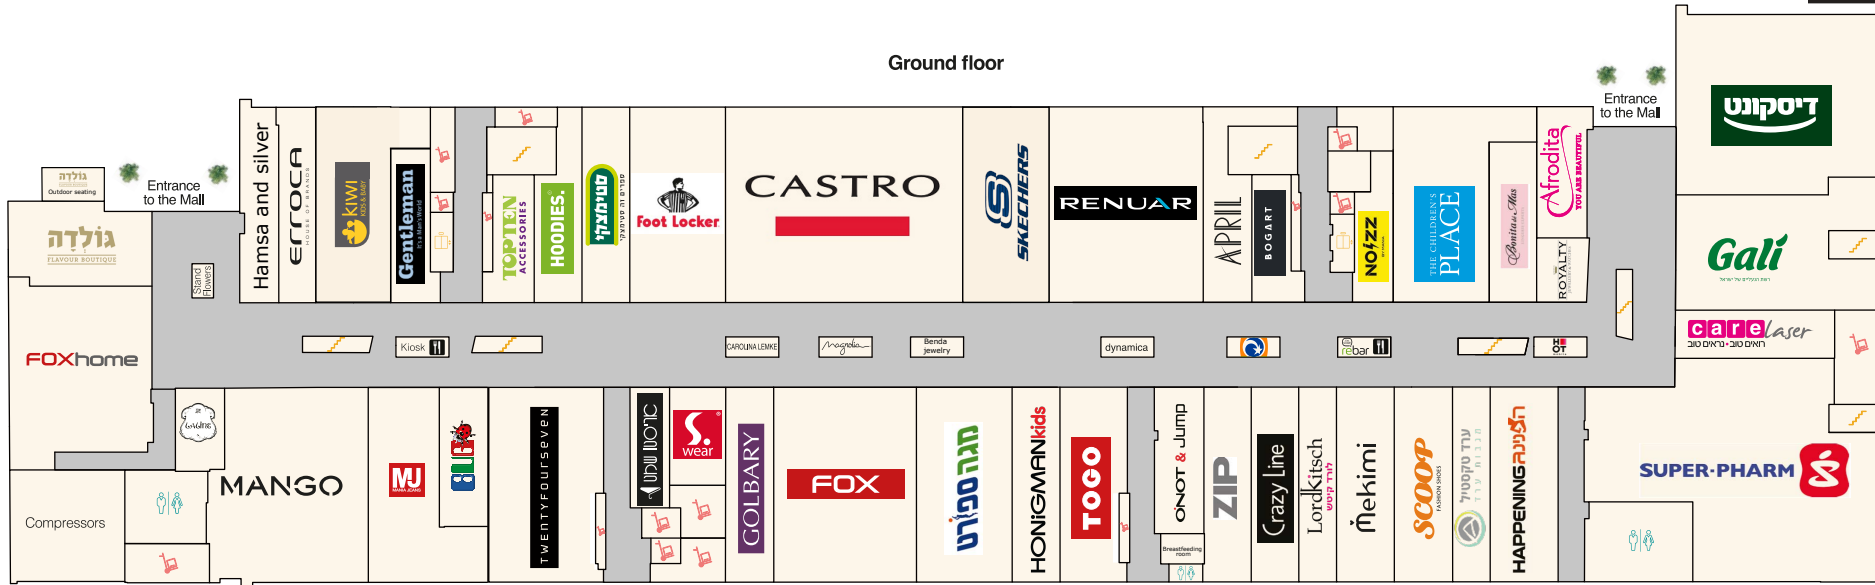

BIG FASHION BEIT SHEMESH

BIG
BEIT SHEMESH

FASHION

Ground floor

First floor

Center Name:	BIG FASHION Beit Shemesh
Address:	1 Yigal Alon Ave. Beit Shemesh
Commercial Area:	14,000 sqm
No. of Stores:	100
No. of Parking Lots:	500
Center Manager:	Matan Shema
Tel:	+972-52-830-6364
Email:	matan@bigcenters.co.il

- Toilet
- Technical area
- Outdoor dining area
- Parking
- Elevators & Escalators
- Food & Restaurant