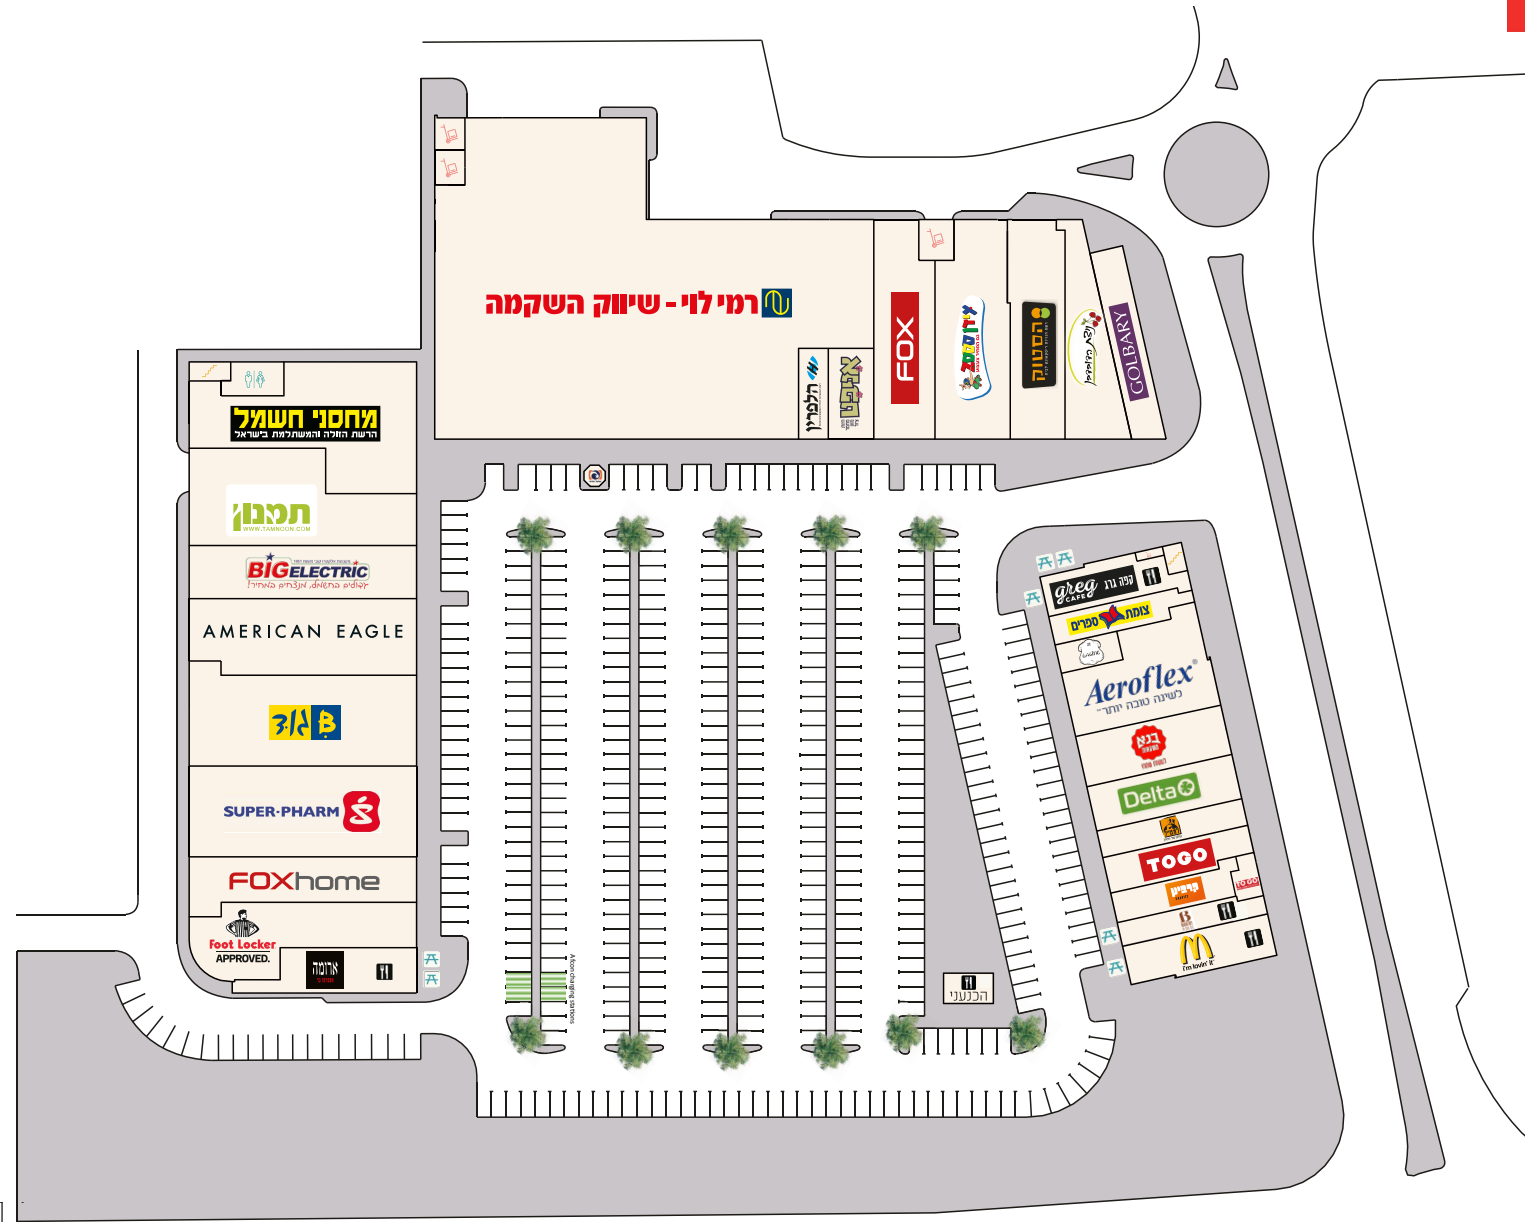

BIG PARDES HANNA

| | |
|----------------------|----------------------------|
| Center Name: | BIG Pardes Hanna |
| Address: | Tidhar st. 1, Pardes Hanna |
| Commercial Area: | 11,700 sqm |
| No. of Stores: | 29 |
| No. of Parking Lots: | 500 |
| Center Manager: | Roni Yitzhaki |
| Tel: | +972-54-456-5188 |
| Email: | roni@bigcenters.co.il |

- Toilet
- Technical area
- Outdoor dining area
- Parking
- Elevators & Escalators
- Food & Restaurant