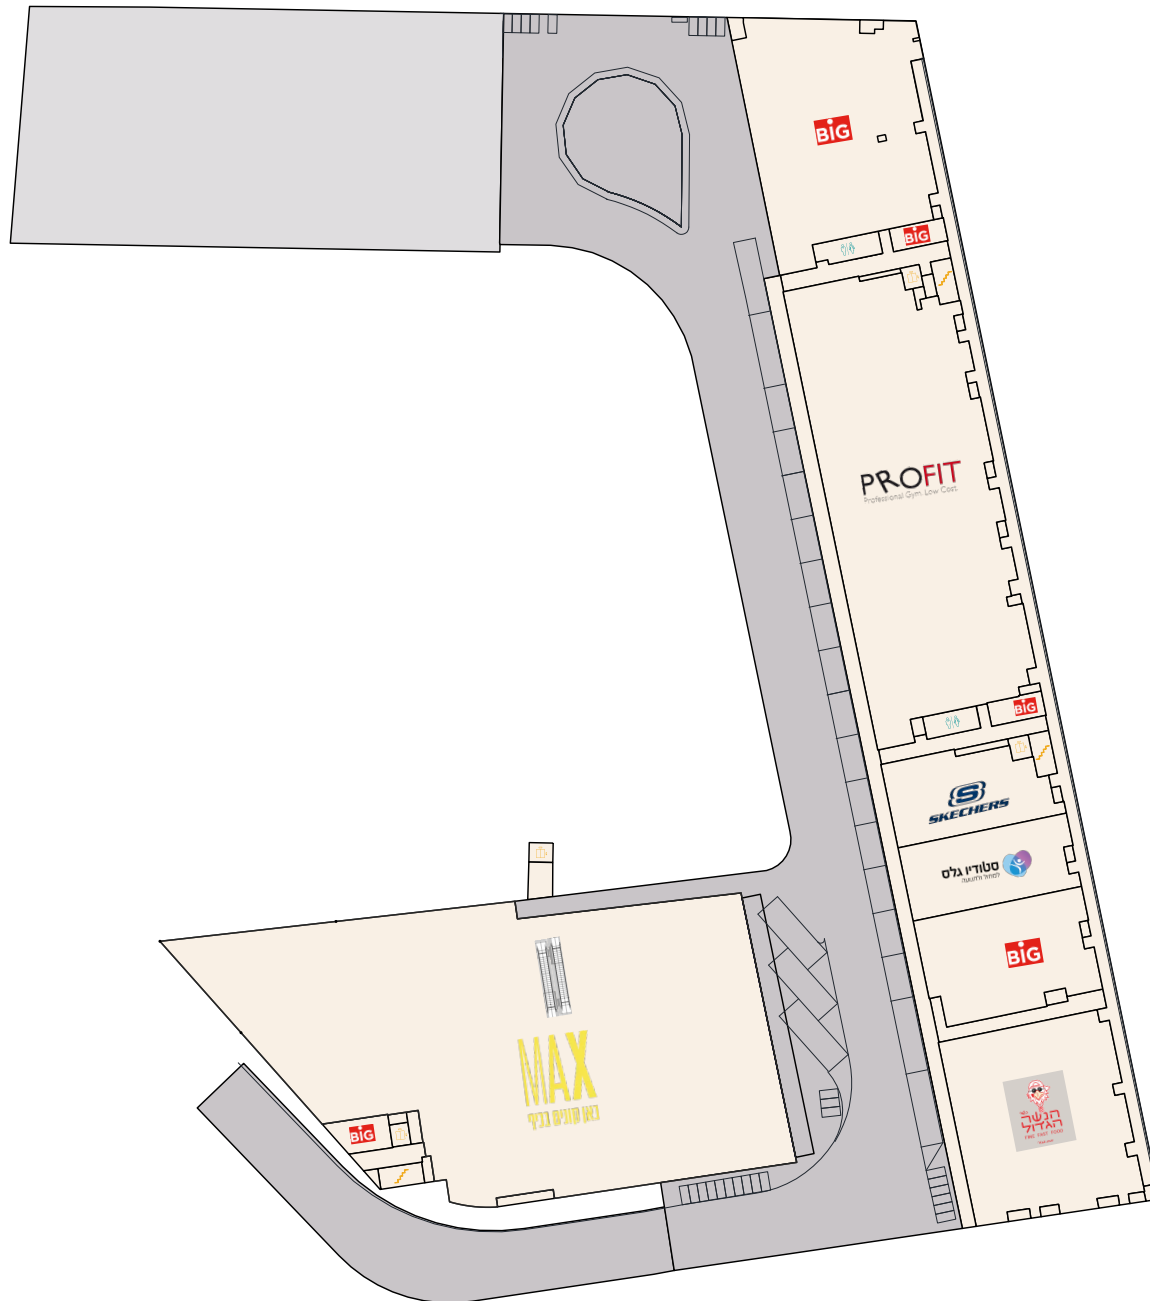

BIG GEDERA

Center Name:	BIG Gedera
Address:	Gedera
Commercial Area:	16,340 sqm
No. of Stores:	39
No. of Parking Lots:	500
Center Manager:	Dori Prior
Tel:	+972-54-541-2171
Email:	dori@bigcenters.co.il

- Toilet
- Technical area
- Outdoor dining area
- Parking
- Elevators & Escalators
- Food & Restaurant

BIG GEDERA

First floor

Center Name:	BIG Gedera
Address:	Gedera
Commercial Area:	16,340 sqm
No. of Stores:	39
No. of Parking Lots:	500
Center Manager:	Dori Prior
Tel:	+972-54-541-2171
Email:	dori@bigcenters.co.il

- Toilet
- Technical area
- Outdoor dining area
- Parking
- Elevators & Escalators
- Food & Restaurant