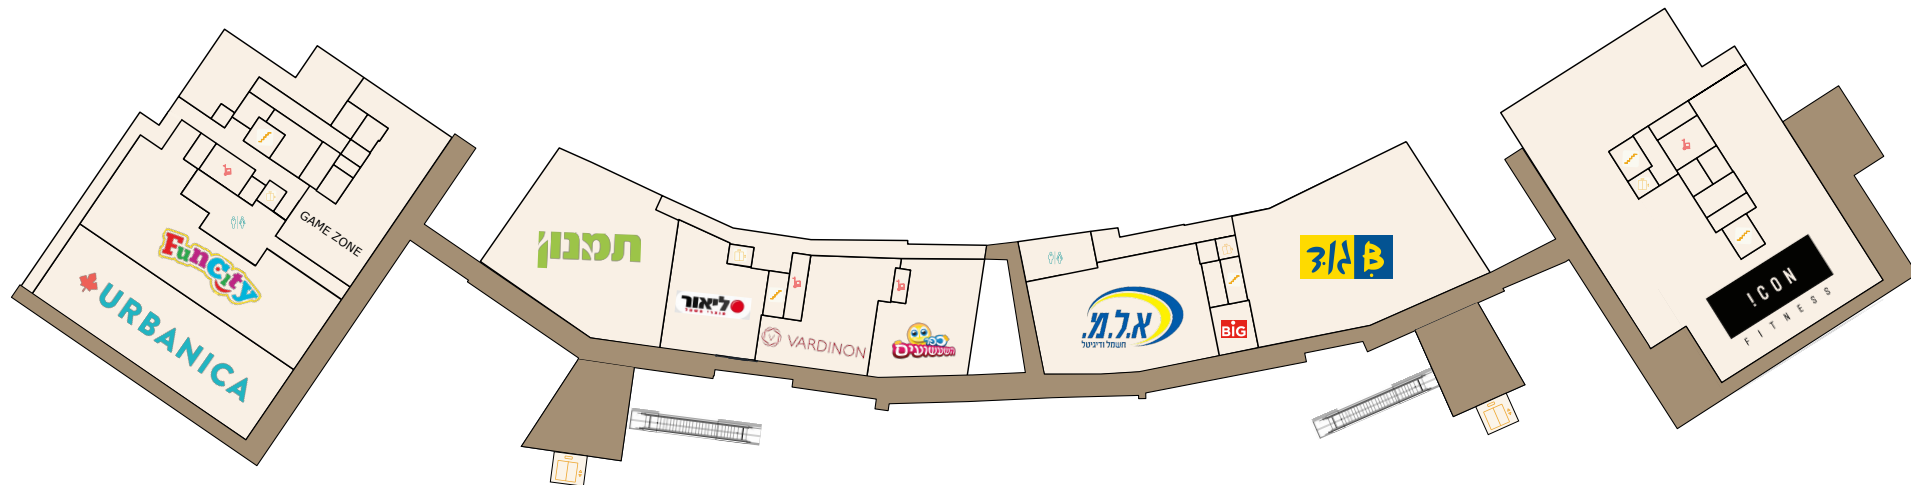

BIG CARMEI GAT

Center Name:	BIG Carmei Gat
Address:	Sderot Lachish 153 Kiryat Gat
Commercial Area:	12,000 sqm
No. of Stores:	70
No. of Parking Lots:	950
Center Manager:	Itay Taranto
Tel:	+972-50-251-6898
Email:	itayt@bigcenters.co.il

- Toilet
- Parking
- Technical area
- Elevators & Escalators
- Outdoor dining area
- Food & Restaurant

BIG CARMEI GAT

First floor

Center Name:	BIG Carmei Gat
Address:	Sderot Lachish 153 Kiryat Gat
Commercial Area:	12,000 sqm
No. of Stores:	70
No. of Parking Lots:	950
Center Manager:	Itay Taranto
Tel:	+972-50-251-6898
Email:	itayt@bigcenters.co.il